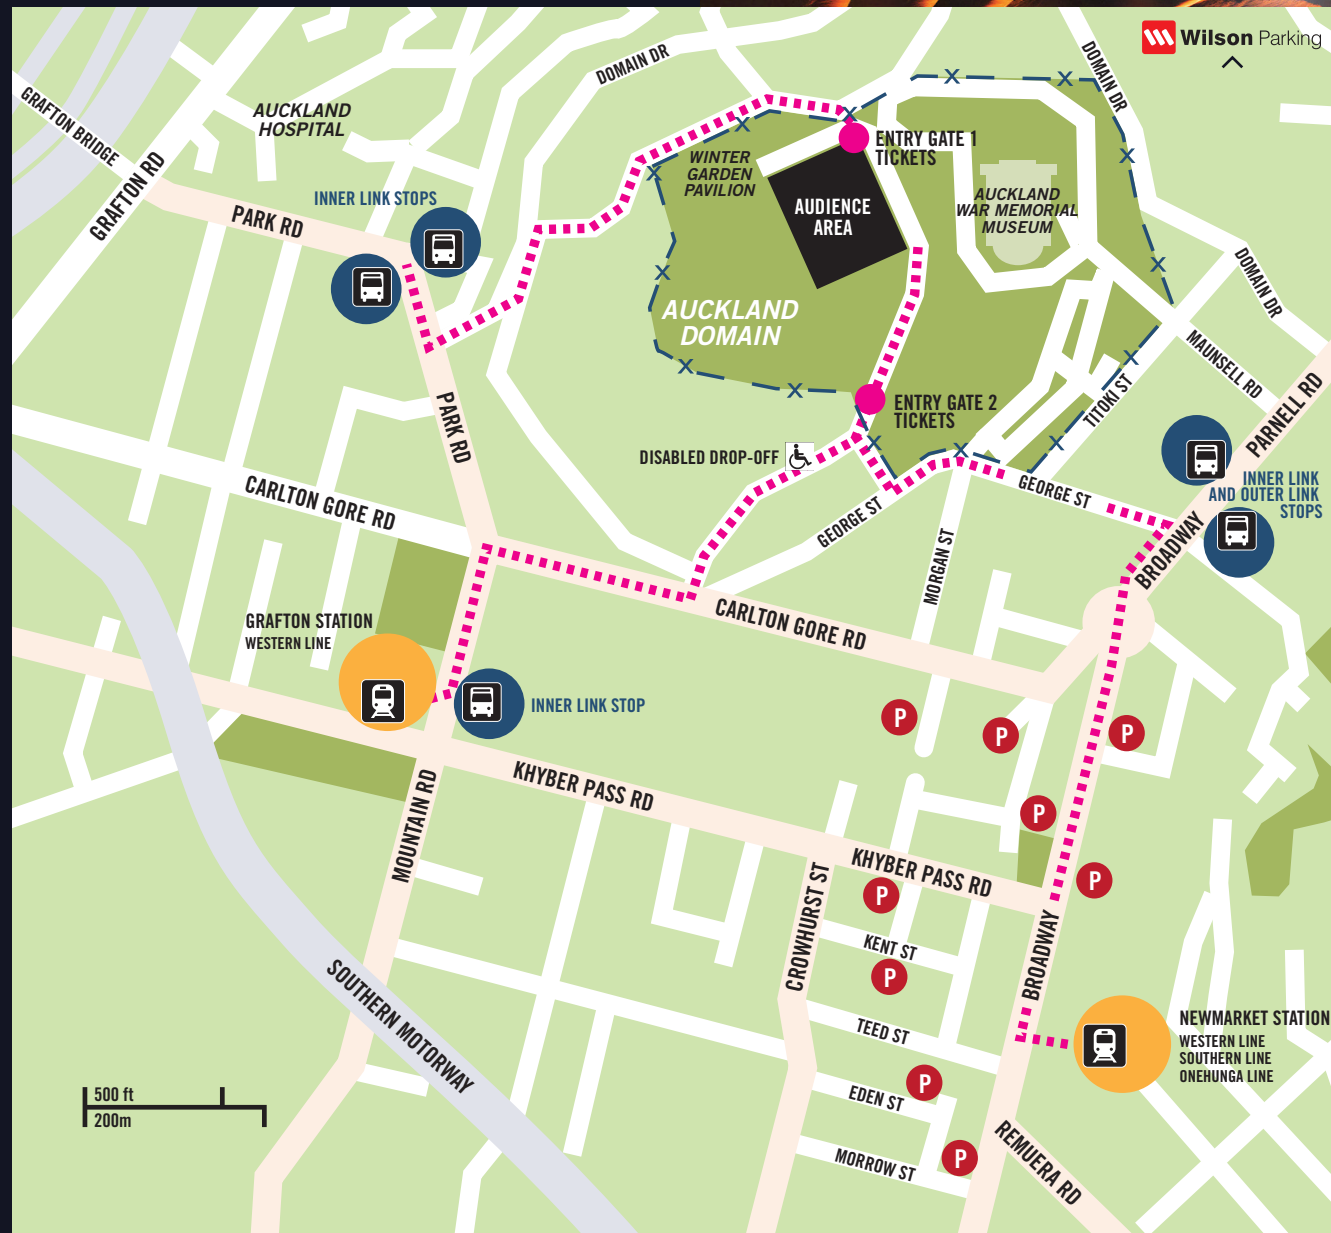

THE BREATH OF THE VOLCANO

World Premiere | GROUPE F | FRANCE

GETTING THERE AND AWAY

THU 7 MARCH - SAT 9 MARCH
GATES OPEN 6.45PM

PRE-SHOW ENTERTAINMENT
 approx. 8pm

BREATH OF THE VOLCANO
 approx. 9pm

- Fenceline - pedestrian access for ticket holders only
- Best walking route to show
- Gates and ticket sales
- Parking
- Wilson Parking
Carlaw Park Ave - Special deal
- Recommended train stops
- Convenient bus links

To download a map visit aaf.co.nz

For bus and train timetables visit AT.co.nz

SPONSORED BY

WITH SUPPORT FROM

6 - 24 MARCH 2013

CORE FUNDERS